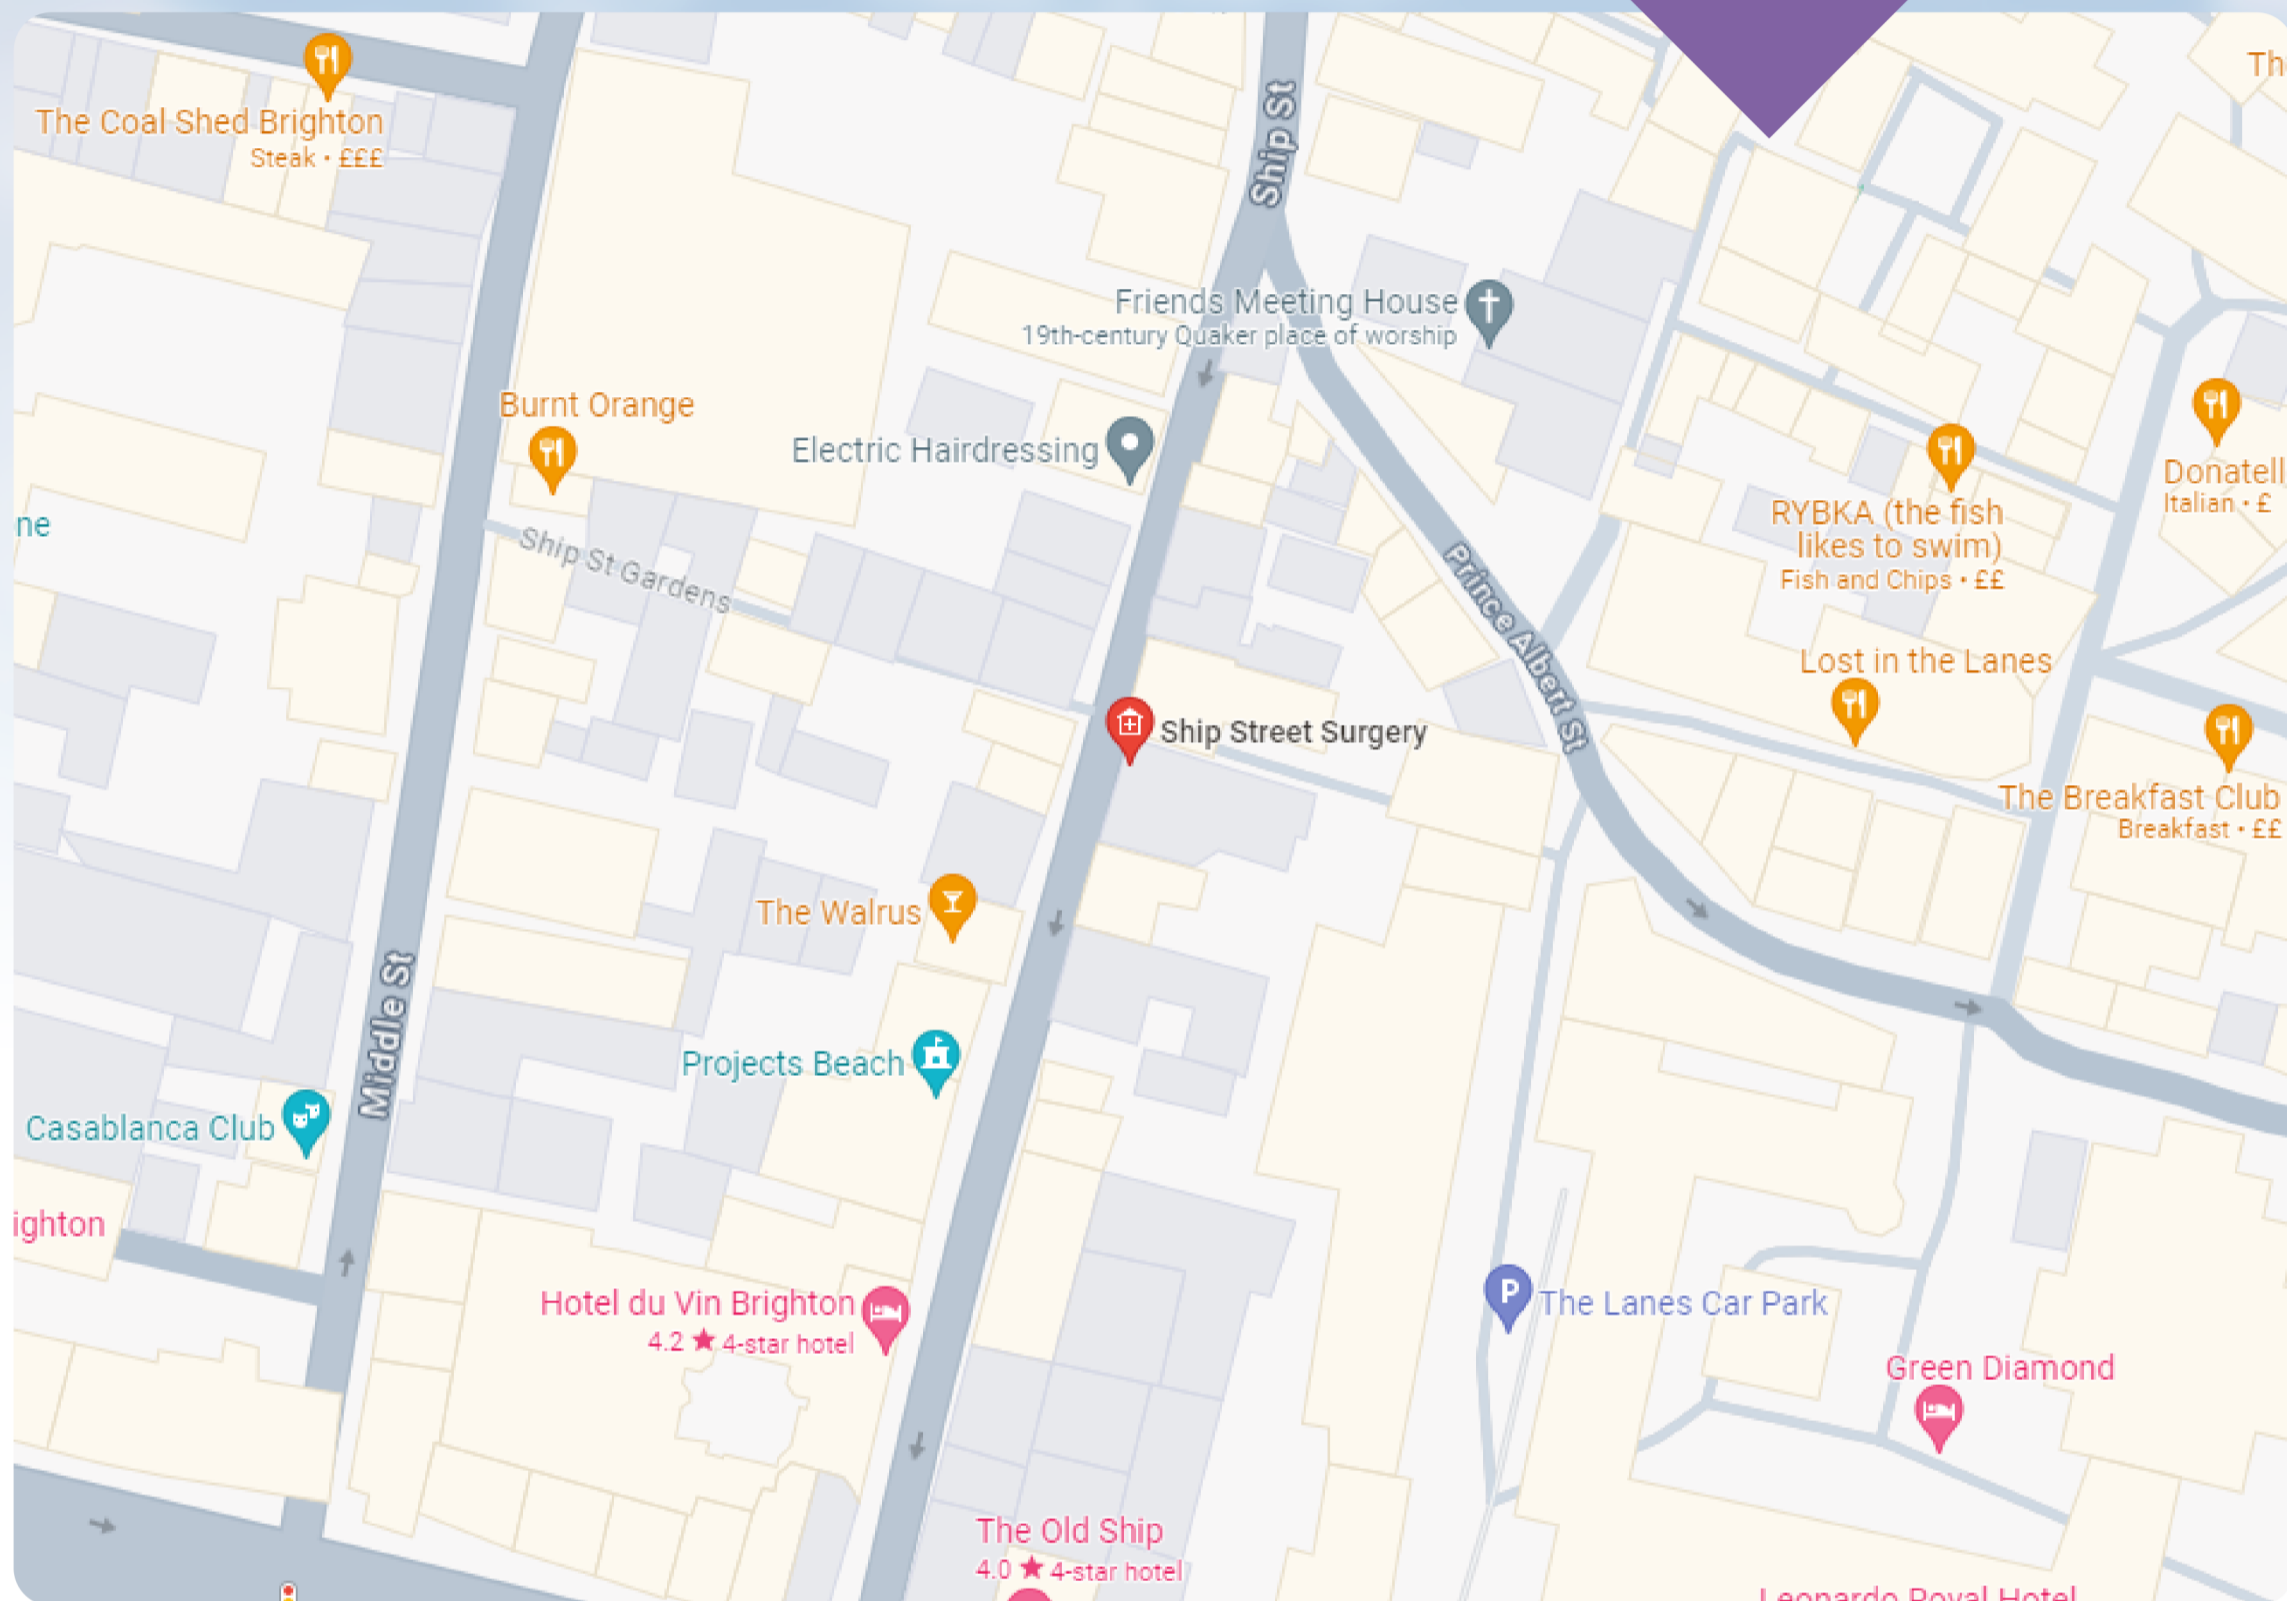

SHIP STREET SURGERY:

65-67 Ship Street
Brighton
BN1 1AE

LOCATION:

- The surgery is on Ship Street, in the South Laines and near to the sea front.
- Opposite is a big dental surgery.
- They are close to the old post office.

PARKING:

- VERY difficult to park around the surgery. Best to park in a local car park and leave plenty of time.

PUBLIC TRANSPORT:

- Close to North Street – most, if not all, major bus routes stop nearby. For full details on Brighton & Hove buses please visit - <http://www.buses.co.uk>